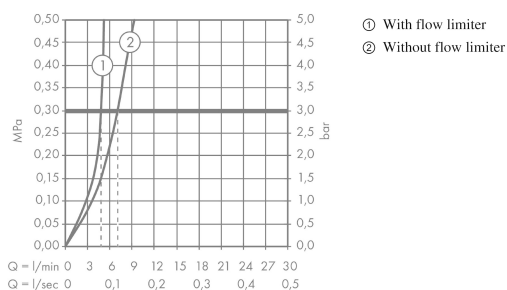

Talis E

Single lever basin mixer 240 without waste set

Surfaces: **Brushed Black Chrome** Article Number: **71717340**

Description

product features

- ComfortZone 240
- projection 183 mm
- spray type: normal spray
- maximum flow rate at 3 bar: 5 l/min
- ceramic cartridge
- temperature limitation adjustable
- suitable for continuous flow water heaters
- connection type: G 3/8 connections
- connection dimension: DN15

Technology

Design awards

Product image

Scale drawing

Flowchart

Talis E
Single lever basin mixer 240 without waste set
 Surfaces: **Brushed Black Chrome** Article Number: **71717340**

Exploded Drawing

Year of production: >06/20