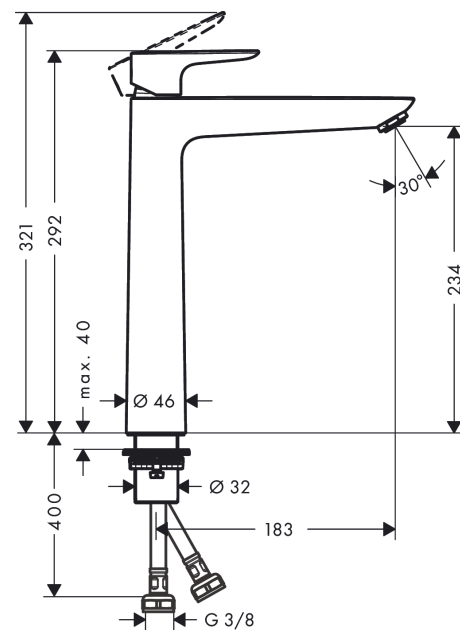

Talis E

Single lever basin mixer 240 without waste set

Surfaces: **Brushed Black Chrome** Article Number: **71717340**

Description

product features

- ComfortZone 240
- projection 183 mm
- spray type: normal spray
- maximum flow rate at 3 bar: 5 l/min
- ceramic cartridge
- temperature limitation adjustable
- suitable for continuous flow water heaters
- connection type: G 3/8 connections
- connection dimension: DN15

Technology

Design awards

Product image

Scale drawing

Flowchart

Talis E
Single lever basin mixer 240 without waste set
 Surfaces: **Brushed Black Chrome** Article Number: **71717340**

Exploded Drawing

Year of production: >06/20

Talis E
Single lever basin mixer 240 without waste set
 Surfaces: **Brushed Black Chrome** Article Number: **71717340**

Spare part list

Year of production: >06/20

Pos.	Description	Article Number	Price	PU
1	handle	92687340	-	1
2	screw cover	95704000	-	1
3	hollow set screw M6x10 DIN 916	96029000	-	1
4	flange	92625340	-	1
5	nut	92689000	-	1
6	O-ring 25x1,5	98146000	-	1
7	O-ring 27x1,5	92527000	-	1
8	cartridge, assy	97685000	-	1
9	seal	98865000	-	1
10	adapter for cartridge	92628000	-	1
11	adapter for cartridge	98866000	-	1
12	O-ring 23x2	98398000	-	1
13	aerator M24x1 (5 l/min)	13185340	-	1
14	flat seal	98749000	-	1
15	lever collar	97548000	-	1
16	fixing set (Ø 32)	13961000	-	1
17	connection hose 600 mm M8x0,75 G3/8	96556000	-	1
18	O-ring 7x1,5	98422000	-	1
19	sealing set	95581000	-	1
a	fixation extension 35 mm	13898000	-	1