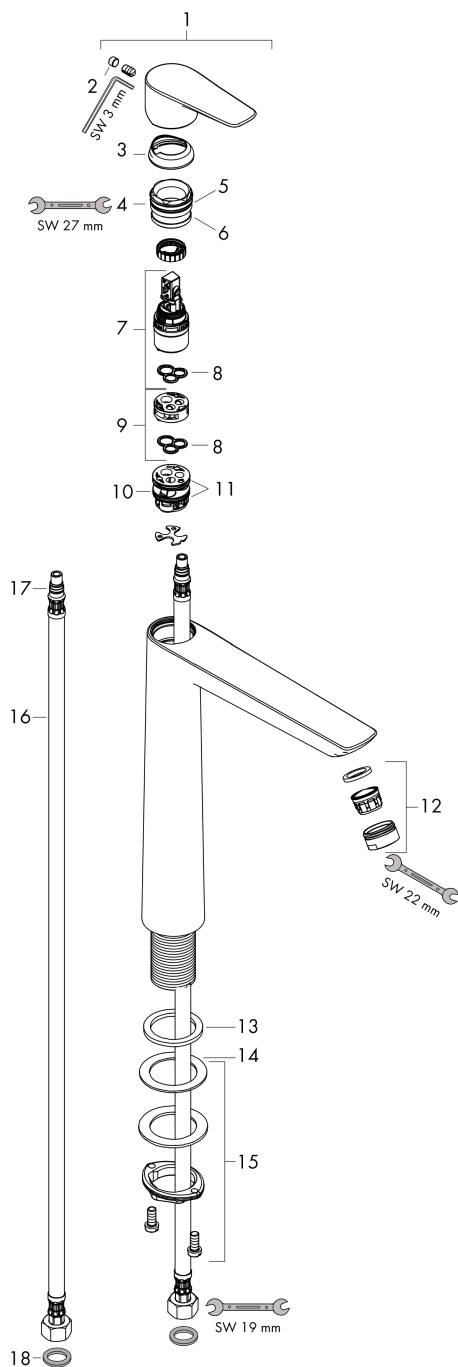

Talis E

Single lever basin mixer 240 without waste set

Surfaces: **Brushed Black Chrome** Article Number: **71717340**

Description

product features

- ComfortZone 240
- projection 183 mm
- spray type: normal spray
- maximum flow rate at 3 bar: 5 l/min
- ceramic cartridge
- temperature limitation adjustable
- suitable for continuous flow water heaters
- connection type: G 3/8 connections
- connection dimension: DN15

Technology

Design awards

Product image

Scale drawing

Flowchart

Talis E
Single lever basin mixer 240 without waste set
 Surfaces: **Brushed Black Chrome** Article Number: **71717340**

Exploded Drawing

Year of production: >06/20

Talis E
Single lever basin mixer 240 without waste set
 Surfaces: **Brushed Black Chrome** Article Number: **71717340**

Spare part list

Year of production: >06/20

Pos.	Description	Article Number	Price	PU
1	handle	92687340	-	1
2	screw cover	95704000	-	1
3	hollow set screw M6x10 DIN 916	96029000	-	1
4	flange	92625340	-	1
5	nut	92689000	-	1
6	O-ring 25x1,5	98146000	-	1
7	O-ring 27x1,5	92527000	-	1
8	cartridge, assy	97685000	-	1
9	seal	98865000	-	1
10	adapter for cartridge	92628000	-	1
11	adapter for cartridge	98866000	-	1
12	O-ring 23x2	98398000	-	1
13	aerator M24x1 (5 l/min)	13185340	-	1
14	flat seal	98749000	-	1
15	lever collar	97548000	-	1
16	fixing set (Ø 32)	13961000	-	1
17	connection hose 600 mm M8x0,75 G3/8	96556000	-	1
18	O-ring 7x1,5	98422000	-	1
19	sealing set	95581000	-	1
a	fixation extension 35 mm	13898000	-	1